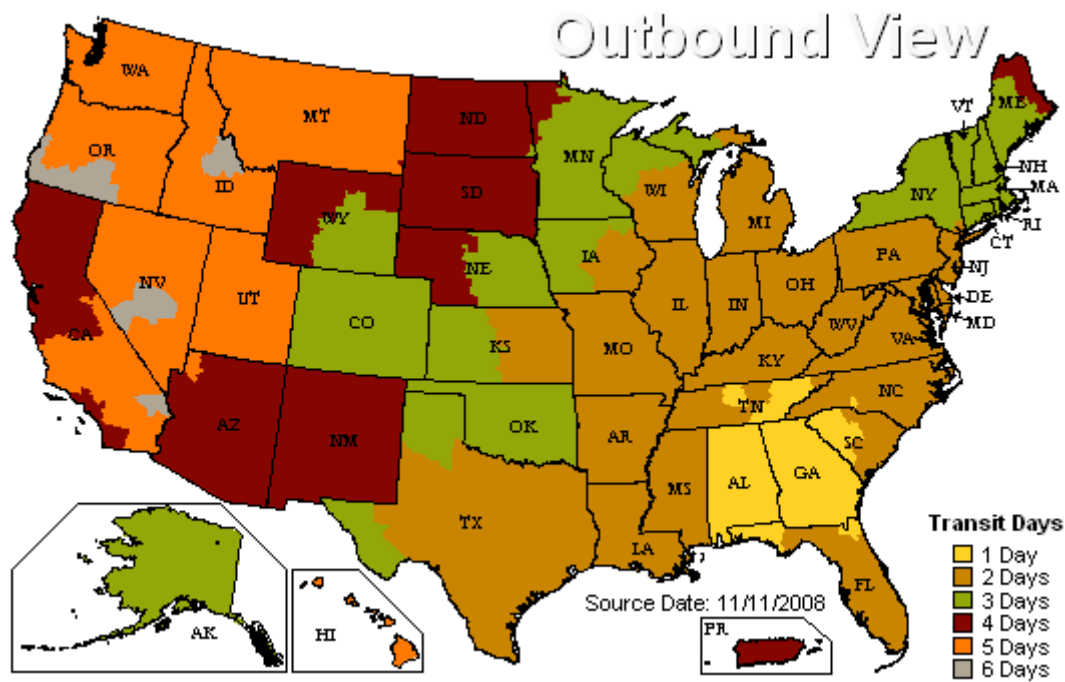

U.S. Ground Map Results

Business days in transit from: ALPHARETTA, GA 30022

Service Map colors may vary due to differences in hardware and software. This map is a general representation of UPS Ground transit times. For service availability and to calculate the delivery time for a package shipped between a specific origin and destination worldwide, select **Calculate Time & Cost** in the **Shipping** tab.